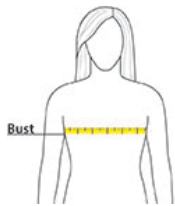

### PRODUCT MEASUREMENTS

	S	M	L	XL	2XL
Size	4/6	8/10	12/14	16/18	20/22
Body Length at Back	24 1/4	24 5/8	25 3/8	26 1/5	27
Bust	18 7/8	20 1/4	21 5/8	23 5/8	25 5/8
Set in Sleeve Length	15 3/8	15 7/8	16 3/8	17	17 5/8

**Body Length at Back:** Measured from high point shoulder to finished hem at back.

**Bust:** Measured across the chest one inch below armhole when laid flat.

**Set in Sleeve Length:** Measure from Center Back neck to shoulder point to sleeve hem.

### SIZE CHARTS

	S	M	L	XL	2XL
Size	4/6	8/10	12/14	16/18	20/22
Bust	32 1/2-35 1/2	35 1/2 - 38	38-41	41-44 1/2	44 1/2 - 48 1/2

## HOW TO MEASURE